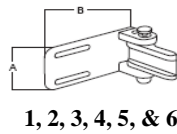

## U.S. Suggested Retail Price List

January 2015

Phone: 1-800-336-7684

Fax: 704-882-0751

www.r82.com

PO Box 1739 Matthews, NC 28106

Description	Part No.	Price
 Protective cushion for laterals, black	89150	92 <input type="checkbox"/>
 Protective cushion for laterals, grey	89151	92 <input type="checkbox"/>
 Snap Lock for Panther, Panda Futura, Wombat, Tiger/Serval, x:panda	89102-30	97 <input type="checkbox"/>
 Belt for laterals, each 10"	84120-25	46 <input type="checkbox"/>
 Belt for laterals, each 16"	84120-40	46 <input type="checkbox"/>

## Measurements

1, 2, 3, 4, 5, & 6

7

Style	A	B
HCPCS - E1028		
Swing-away bracket	2¼"	4"
Swing-away bracket	2¼"	5¼"
Swing-away bracket, stainless	1¾"	4¾"
Swing-away bracket, 7½° angle	2¼"	4¾"
Swing-away bracket, stainless	2¼"	5"
Swing-away bracket, 7½° angle	2¼"	5"
Swing-away bracket, offset	1¾"	4½"
Bar, Straight*	4¾"	-
Bar, Straight*	6¼"	-
Bar, Straight, stainless*	3¾"	-
Bar, Straight, stainless*, ***	6¼"	-
Bar, Angled (Offset)	4¾"	1"
Bar, Angled (Offset)	6¼"	1"
Bar, Angled (Offset)	4¾"	1¾"
Bar, Angled (Offset)	6¼"	1¾"
Bar, Angled (Offset)	4¾"	2½"
Bar, Angled (Offset)	6¼"	2½"
HCPCS - E0956		
Curved cushion**	3½"	7½"
Curved cushion**	2½"	6¾"
Curved cushion**	2½"	6"
Standard cushion	6"	4¾"
Standard cushion	4"	4"
Standard cushion	2⅔"	4½"